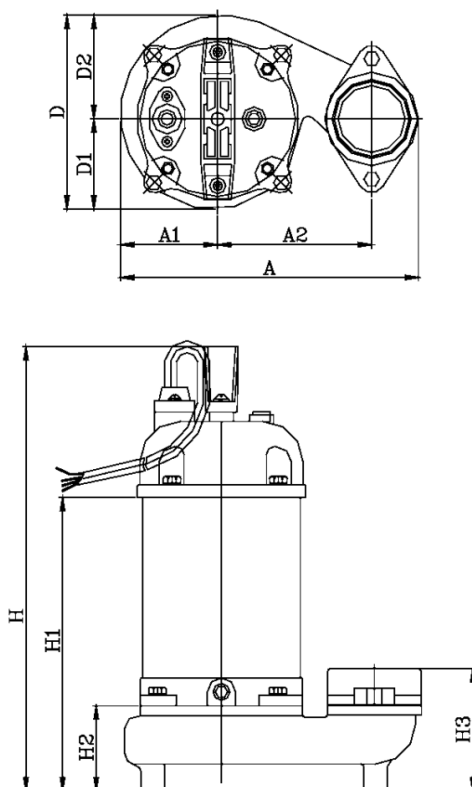

Article number: 7190207550122

Description: KleePump VPS50-08S stainless steel, w/automatic  
0,75Kw 1x230V 50Hz outlet 2" pipe branch

## Measures

A = 222	Kg = 13
A1 = 73	
A2 = 115	
D = 145	
H = 410	
H1 = 297	
H2 = 113	
H3 = 133	